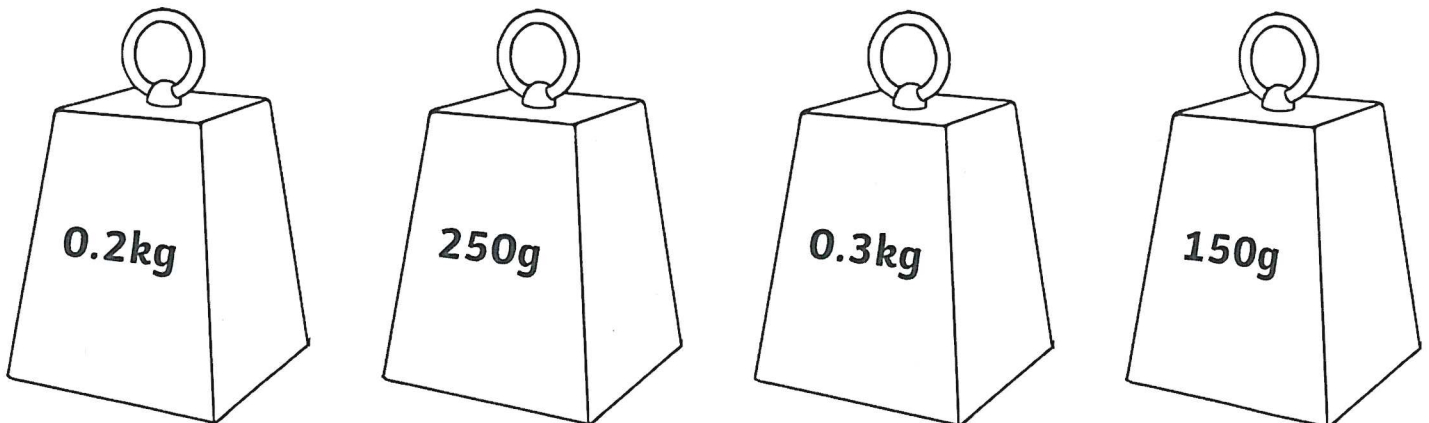

Medium

Weight and Mass

I can convert metric measures.

Complete this table.

kilograms (kg)	grams (g)
	30
4	
0.6	
	3700
	10
50	
	900
4.5	
0.29	
	7000

Match these measurements:

- | | |
|------|---------|
| 30g | 3000g |
| 3kg | 0.003kg |
| 300g | 0.03kg |
| 3g | 30000g |
| 30kg | 0.3kg |

Order these weights:

--	--	--	--

Weight and Mass

I can convert metric measures.

Complete this table.

kilograms (kg)	grams (g)
0.03	30
4	4000
0.6	600
3.7	3700
0.01	10
50	50000
0.9	900
4.5	4500
0.29	290
7	7000

Match these measurements:

Order these weights:

150g	0.2kg	250g	0.3kg
------	-------	------	-------