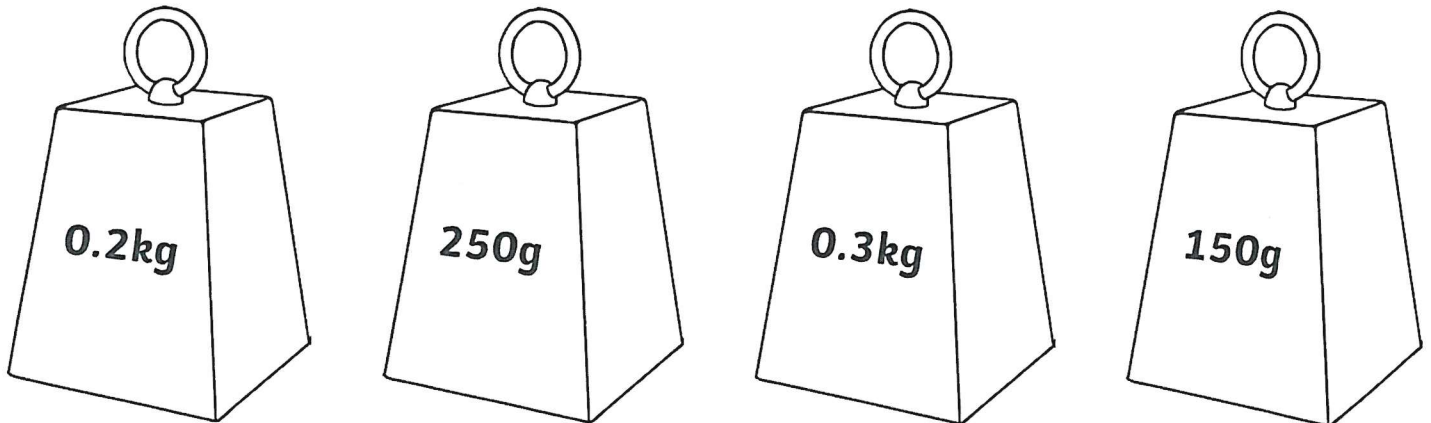

Medium

Weight and Mass

I can convert metric measures.

Complete this table.

kilograms (kg)	grams (g)
	30
4	
0.6	
	3700
	10
50	
	900
4.5	
0.29	
	7000

Match these measurements:

- | | |
|------|---------|
| 30g | 3000g |
| 3kg | 0.003kg |
| 300g | 0.03kg |
| 3g | 30000g |
| 30kg | 0.3kg |

Order these weights:

--	--	--	--

Weight and Mass

I can convert metric measures.

Complete this table.

kilograms (kg)	grams (g)
0.03	30
4	4000
0.6	600
3.7	3700
0.01	10
50	50000
0.9	900
4.5	4500
0.29	290
7	7000

Match these measurements:

Order these weights:

150g	0.2kg	250g	0.3kg
------	-------	------	-------