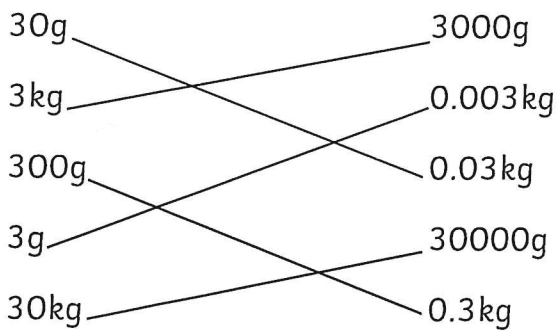

Medium

Weight and Mass

I can convert metric measures.

Complete this table.

kilograms (kg)	grams (g)
	30
4	
0.6	
	3700
	10
50	
	900
4.5	
0.29	
	7000

Match these measurements:

- | | |
|------|---------|
| 30g | 3000g |
| 3kg | 0.003kg |
| 300g | 0.03kg |
| 3g | 30000g |
| 30kg | 0.3kg |

Order these weights:

--	--	--	--

Weight and Mass

I can convert metric measures.

Complete this table.

kilograms (kg)	grams (g)
0.03	30
4	4000
0.6	600
3.7	3700
0.01	10
50	50000
0.9	900
4.5	4500
0.29	290
7	7000

Match these measurements:

Order these weights:

150g	0.2kg	250g	0.3kg
------	-------	------	-------